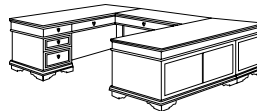

EXECUTIVE LEFT "U" DESK

7684-58

W72 D108 H30

Consists of:

- -580 Right Single Pedestal Desk
  W72 D36 H30
- -581 Left Single Pedestal Credenza
  W72 D24 H30
- -59 "U" Bridge
  W48 D24 H30

ALSO AVAILABLE:

EXECUTIVE RIGHT "U" DESK

7684-57

Consists of:

- -570 Left Single Pedestal Desk
- -571 Right Single Pedestal Credenza
- -59 "U" Bridge

- Desk, credenza and bridge each has a center drop-front drawer that can function as a conventional center drawer or a keyboard drawer.
- Felt-lined box with a pencil tray / box with removable dividers / file drawer per pedestal.
- Bottom box and file drawer on each pedestal secure via knee-hole lock.
- All drawers are fully extending.
- Four levelers per pedestal.
- Cable grommet in each pedestal end.