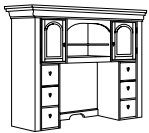

OVERHEAD STORAGE

7684-44
W67 D15.5 H48

- Drop-front drawers conceal two CD storage compartments.
- Two accent lights.
- Task light.
- Use with the 7684-22A, -480, -490.
- 20" vertical clearance for monitor.