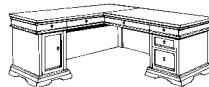

RIGHT COMPUTER "L" DESK

7684-48A

W66 D76 H30

Consists of:

- -480 Left Single Pedestal Desk
  W66 D28 H30
- -489 Right Single Pedestal Return
  W48 D24 H30

ALSO AVAILABLE:

LEFT COMPUTER "L" DESK

7684-49A

Consists of:

- -490 Right Single Pedestal Desk
- -499 Left Single Pedestal Return

DESK FEATURES:

- Drop-front keyboard drawer.
- Felt-lined box with a pencil tray / CPU cabinet.
- Cable accessible.
- Finished on all sides.

RETURN FEATURES:

- Felt-lined center drawer with pencil tray.
- Felt-lined box with a pencil tray / box with removable dividers / locking file drawer.
- Finished on all sides.