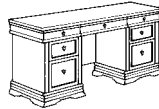

KNEE-HOLE CREDENZA

7684-21A

W72 D24 H30

- Center drop-front keyboard drawer.
- Felt-lined box / locking box with removable dividers / locking file drawer per pedestal.

COMPUTER CREDENZA

7684-22A

W66 D24 H30

- Center drop-front keyboard drawer.
- Left pedestal: box drawer / CPU storage cabinet.
- Right pedestal: box / box / locking file drawer.
- Cable accessible.