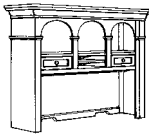

RUE DE LYON

SOHO SERIES 7684

5