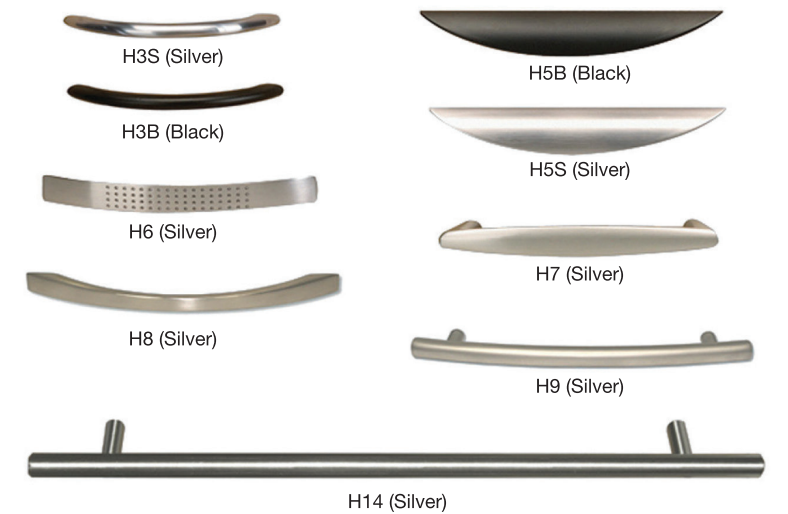

Shown in Honey Pecan

Shown in Java

STORAGE OPTIONS

SURFACE MATERIALS

Laminate Finishes Shown are Approximations.
 For Actual Laminate Samples, Contact Maverick Desk Customer Service

EDGE DETAILS

HANDLE OPTIONS

LARIAT | SERIES

Shown in Cognac with Majestic White inlay Tops | Tack Board Underground #2967-050