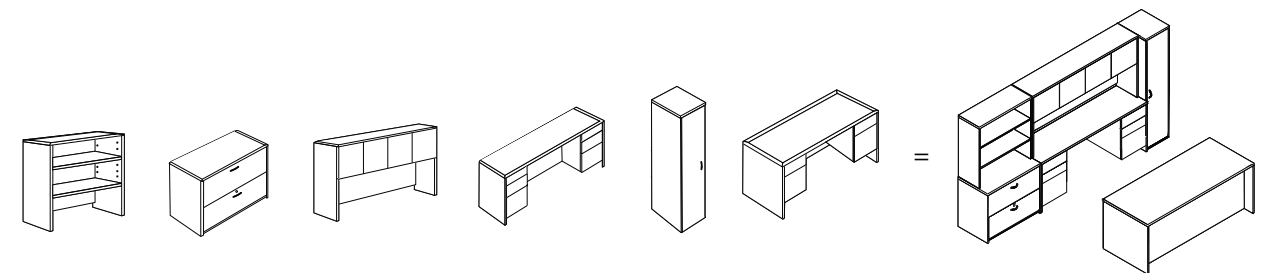

MAVERICK

OFFICE SOLUTIONS | MADE IN THE U.S.A

LARIAT | SERIES

Shown in Oiled Cherry | Tack Board Underground #2967-010

Front Cover Shown in Chestnut | Tack Board Underground #2967-050

Shown in Spice Walnut/Majestic White inlay Top

Shown in Honey Pecan

Shown in Java

STORAGE OPTIONS

SURFACE MATERIALS

Laminate Finishes Shown are Approximations.
 For Actual Laminate Samples, Contact Maverick Desk Customer Service

EDGE DETAILS

HANDLE OPTIONS