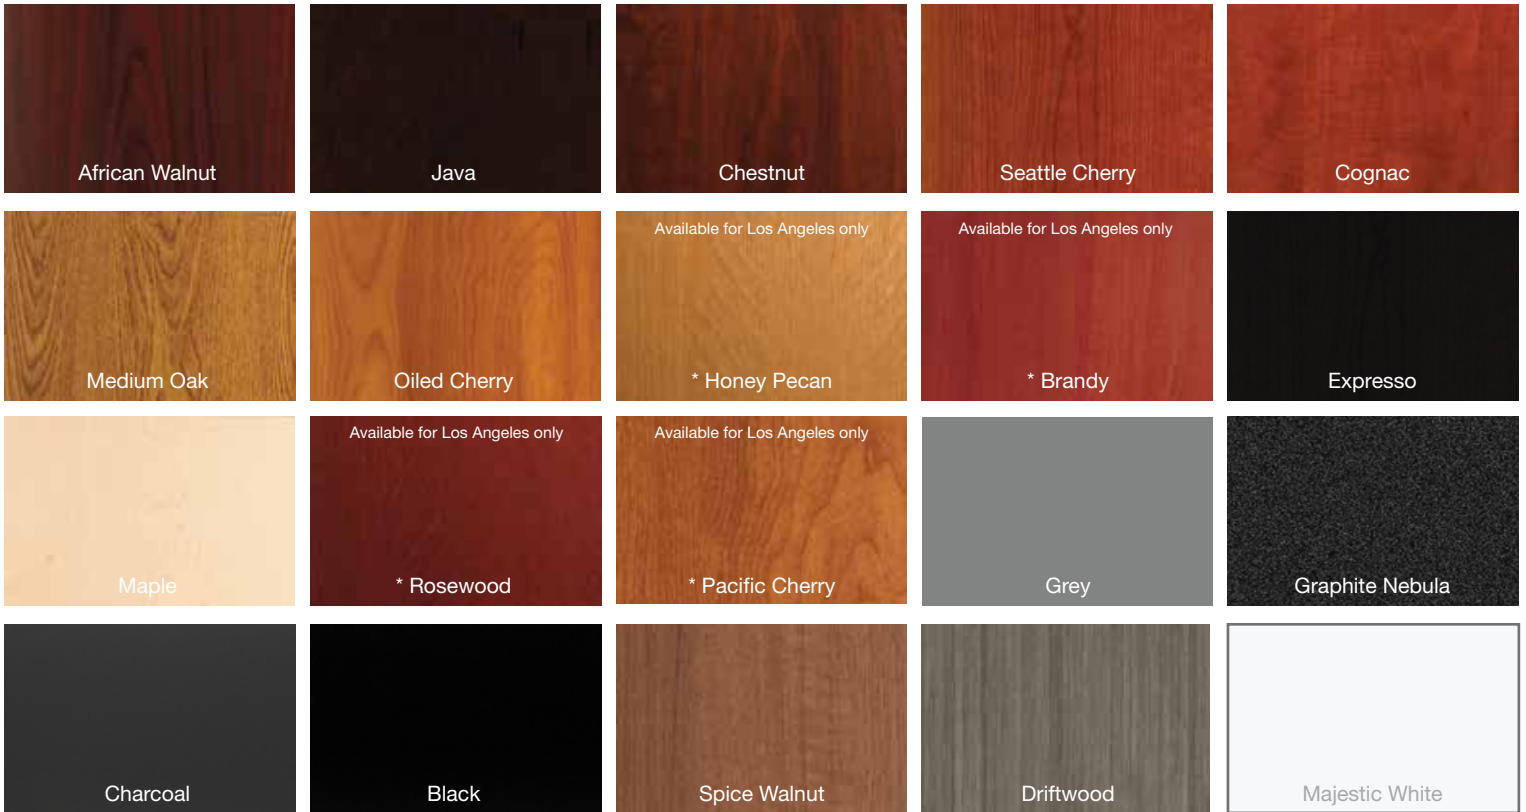

SURFACE MATERIALS

Laminate Finishes Shown are Approximations.
For Actual Laminate Samples, Contact Maverick Desk Customer Service
*Only Available to Maverick Los Angeles

MODESTY OPTION

HANDLE OPTIONS

*VSMOD2 : Other standard color